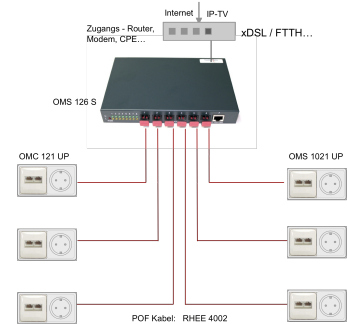

OMS1026RR-220 GIGA

product description:

Optical 6+2 Port Gigabit Ethernet Layer 2 Switch with 2 Gigabit-Ethernet RJ45 interfaces and 6 POF ports (OptoDock ®) for 2x 2.2mm POF Cable.

Ideal for office and home network, audio- and videostreaming with high bandwidth.
plug interface: regarding DIN UAE 8/8

example of use:

Product	Type	Content	PU	Overall - width mm	Overall-height mm	Depth mm	PU/kg
OMS1026RR-220 GIGA	2.2	1	PCS	196	30	124	0,942

Characteristics

number of ports	2 x RJ45, 6 x Gigabit Ethernet POF connectorless interface
data rate	1 Gbps
operating temperature	0 °C to +42 °C (32°F to 107°F)
protecting class according DIN EN 60529	IP 20
safety class according DIN EN 61140	II
installation	Desktop
external power supply	•
additional RJ45 ports (1 Gbps)	•